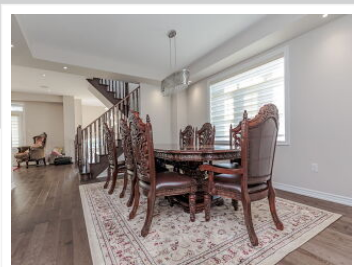

45 Roulette Crescent, Brampton, ON L7A 4R6

View virtual tour at:
<https://tourwizard.net/022bd76e/>

Jaidev Gaind

905-609-1944
jaidev@gaind.ca