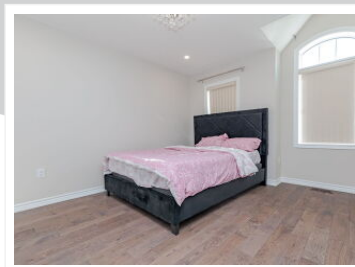

45 Roulette Crescent, Brampton, ON L7A 4R6

View virtual tour at:
<https://tourwizard.net/022bd76e/>

Jaidev Gaind

905-609-1944
jaidev@gaind.ca