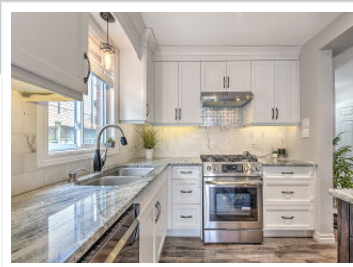

2260 Thornicroft Crescent, London, ON N6P 1T6

View virtual tour at:
<https://tourwizard.net/0daf0800/>

Anish Joseph

647-739-2525
info@anishjoseph.ca
<http://www.anishjoseph.ca>

RE/MAX Realty Specialists Inc.
Brokerage