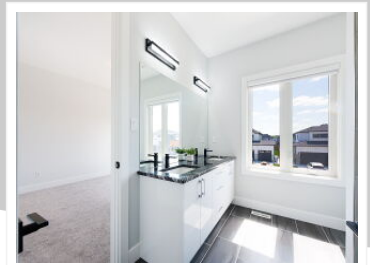

42 Poole Crescent, Kilwroth, ON N0L 1R0

View virtual tour at:
<https://tourwizard.net/15d05fda/>

Ahmed Waqas

Sales Representative

(226) 700-1766

ahmedsellinglondon@gmail.com

<https://www.homesinlondonontario.ca/ahmed-waqas/>