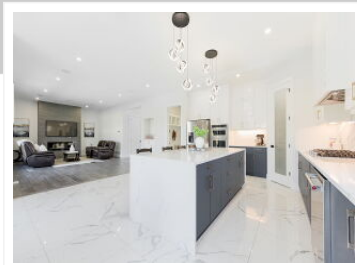

42 Poole Crescent, Kilwroth, ON N0L 1R0

View virtual tour at:
<https://tourwizard.net/15d05fda/>

Ahmed Waqas

Sales Representative

(226) 700-1766

ahmedsellinglondon@gmail.com

<https://www.homesinlondonontario.ca/ahmed-waqas/>