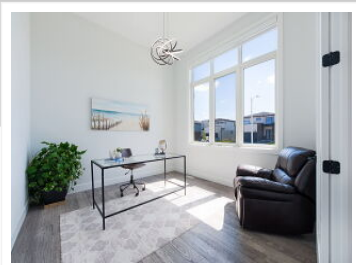

42 Poole Crescent, Kilwroth, ON N0L 1R0

View virtual tour at:
<https://tourwizard.net/15d05fda/>

Ahmed Waqas

Sales Representative

(226) 700-1766

ahmedsellinglondon@gmail.com

<https://www.homesinlondonontario.ca/ahmed-waqas/>