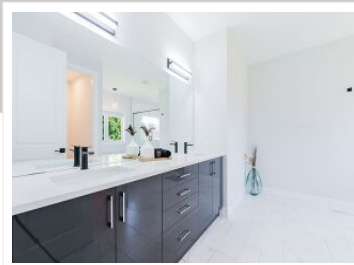

42 Poole Crescent, Kilwroth, ON N0L 1R0

View virtual tour at:
<https://tourwizard.net/15d05fda/>

Ahmed Waqas

Sales Representative

(226) 700-1766

ahmedsellinglondon@gmail.com

<https://www.homesinlondonontario.ca/ahmed-waqas/>