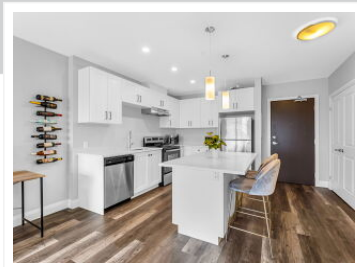

# 332 Gosling Gardens (Unit 310), Guelph, ON N1L 1G7

• Apartment • 1 bedroom • 1 bathroom

View virtual tour at:  
<https://tourwizard.net/17807994/>

Navjot Singh

+1 (519) 505-5832  
realtor.navi13@gmail.com