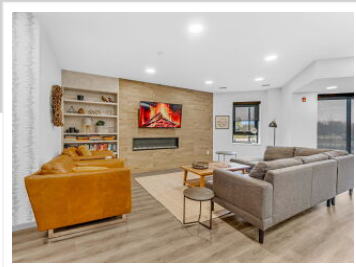

# 332 Gosling Gardens (Unit 310), Guelph, ON N1L 1G7

• Apartment • 1 bedroom • 1 bathroom

View virtual tour at:  
<https://tourwizard.net/17807994/>

Navjot Singh

+1 (519) 505-5832  
realtor.navi13@gmail.com