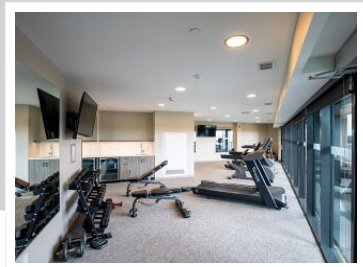

# 332 Gosling Gardens (Unit 310), Guelph, ON N1L 1G7

• Apartment • 1 bedroom • 1 bathroom

View virtual tour at:  
<https://tourwizard.net/17807994/>

Navjot Singh

+1 (519) 505-5832  
realtor.navi13@gmail.com