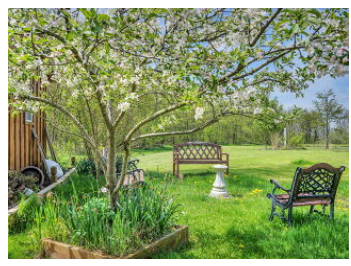

1928 U.S. 20A, Varysburg, NY 14167

View virtual tour at:
<https://tourwizard.net/1928-u-s-20a-varysburg/>

Kathy Komenda
Licensed Associate Real Estate Broker
Chris Warner

(716) 560-6840, (716) 783-6804
kathleenkomenda@howardhanna.com
<http://www.howardhanna.com>