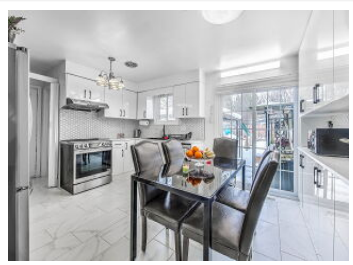

34 Rosamond Crescent, London, ON N6E 2M8

View virtual tour at:  
<https://tourwizard.net/1a6db3b4/>

Hafiz Khan

(226) 700-3410  
[realtorhafizkhan@gmail.com](mailto:realtorhafizkhan@gmail.com)

Nu-Vista Premiere Realty Inc