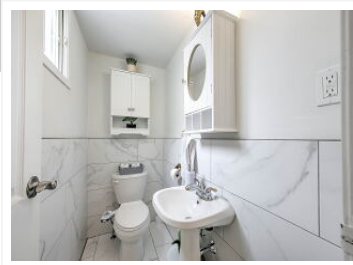

34 Rosamond Crescent, London, ON N6E 2M8

View virtual tour at:  
<https://tourwizard.net/1a6db3b4/>

Hafiz Khan

(226) 700-3410  
[realtorhafizkhan@gmail.com](mailto:realtorhafizkhan@gmail.com)

Nu-Vista Premiere Realty Inc