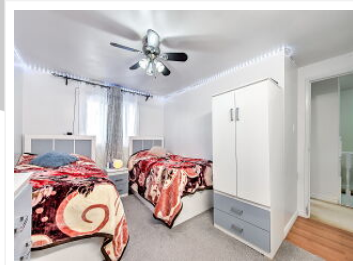

34 Rosamond Crescent, London, ON N6E 2M8

View virtual tour at:  
<https://tourwizard.net/1a6db3b4/>

Hafiz Khan

(226) 700-3410  
[realtorhafizkhan@gmail.com](mailto:realtorhafizkhan@gmail.com)

Nu-Vista Premiere Realty Inc