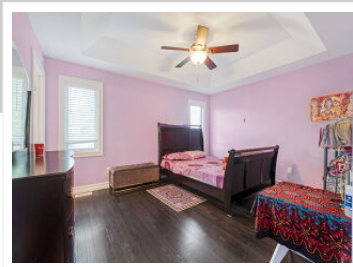

47 Molengraaf Way, Chatham, ON N7M 0A1

View virtual tour at:  
<https://tourwizard.net/1a8f966f/>

**Dhaka Tiwari**

(519) 520-9032  
dhakat38@gmail.com

**Everest Realty Ltd. Brokerage**

01/10/2021

(519) 520-9032  
Dhakat38@gmail.com  
<https://www.everesthomes.ca/>