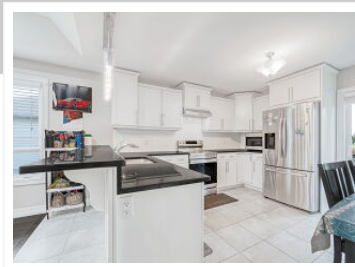

47 Molengraaf Way, Chatham, ON N7M 0A1

View virtual tour at:  
<https://tourwizard.net/1a8f966f/>

**Dhaka Tiwari**

(519) 520-9032  
dhakat38@gmail.com

**Everest Realty Ltd. Brokerage**

01/10/2021

(519) 520-9032  
Dhakat38@gmail.com  
<https://www.everesthomes.ca/>