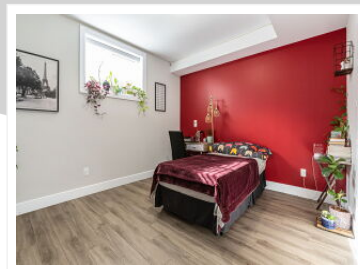

2217 Waterloo Drive, London, ON N6G 5B4

View virtual tour at:  
<https://tourwizard.net/2217-wateroak-drive-london/>

**Kuldeep Gill**  
Real Estate Agent

(647) 406-9100  
Gillkuldeepsingh13@gmail.com  
<http://www.kuldeepgill.ca>