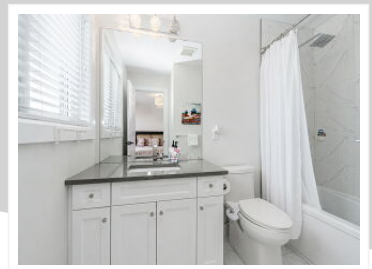

2217 Waterloo Drive, London, ON N6G 5B4

View virtual tour at:  
<https://tourwizard.net/2217-wateroak-drive-london/>

**Kuldeep Gill**  
Real Estate Agent

(647) 406-9100  
Gillkuldeepsingh13@gmail.com  
<http://www.kuldeepgill.ca>