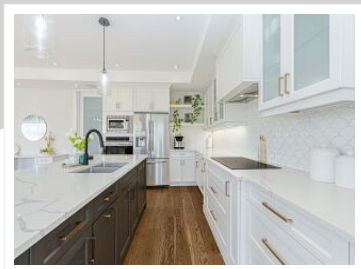

2217 Waterloo Drive, London, ON N6G 5B4

View virtual tour at:  
<https://tourwizard.net/2217-wateroak-drive-london/>

**Kuldeep Gill**  
Real Estate Agent

(647) 406-9100  
Gillkuldeepsingh13@gmail.com  
<http://www.kuldeepgill.ca>