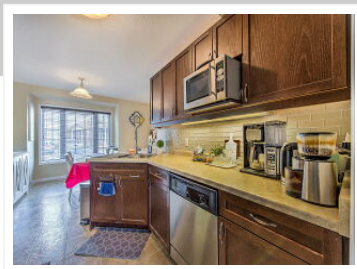

88 - 2638 Bateman Trail, London, ON N6L 0B1

View virtual tour at:
<https://tourwizard.net/311f1089/>

Liam Cope

(647) 223-5438
liamdcope@gmail.com
<https://www.homesinlondonontario.ca/liam-cope/>