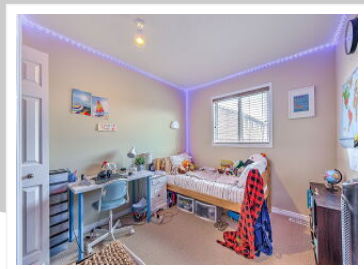

88 - 2638 Bateman Trail, London, ON N6L 0B1

View virtual tour at:
<https://tourwizard.net/311f1089/>

Liam Cope

(647) 223-5438
liamdcope@gmail.com
<https://www.homesinlondonontario.ca/liam-cope/>