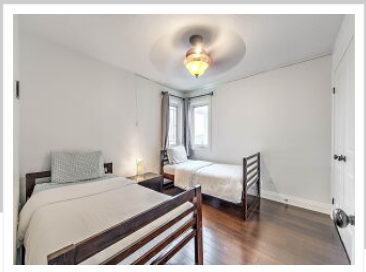

1170 Cardinal Road, London, ON N6M 0C2

View virtual tour at:
<https://tourwizard.net/339c246c/>

Johny Joseph

647-771-8469
Johnyjosephs@yahoo.com

HomeLife / Superstar Real Estate Ltd. Brokerage

(416) 740-4000