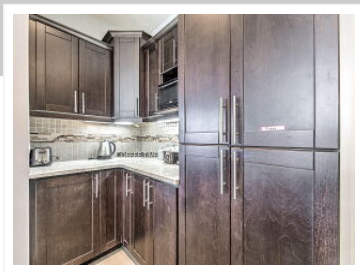

1170 Cardinal Road, London, ON N6M 0C2

View virtual tour at:
<https://tourwizard.net/339c246c/>

Johny Joseph

647-771-8469
Johnyjosephs@yahoo.com

HomeLife / Superstar Real Estate Ltd. Brokerage

(416) 740-4000