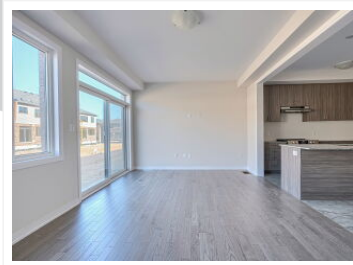

228 Newman Drive, Cambridge, ON N1S 4Y6

View virtual tour at:
<https://tourwizard.net/3421b539/>

Saadi Rashid

(905) 920-0419
saadisells@gmail.com
<https://linktr.ee/saadir>

**Cityscape Real Estate LTD.,
Brokerage**