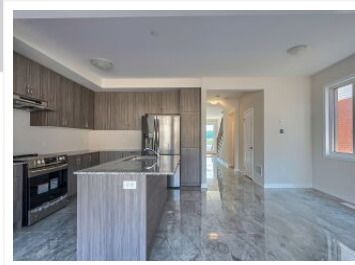

228 Newman Drive, Cambridge, ON N1S 4Y6

View virtual tour at:
<https://tourwizard.net/3421b539/>

Saadi Rashid

(905) 920-0419
saadisells@gmail.com
<https://linktr.ee/saadir>

**Cityscape Real Estate LTD.,
Brokerage**