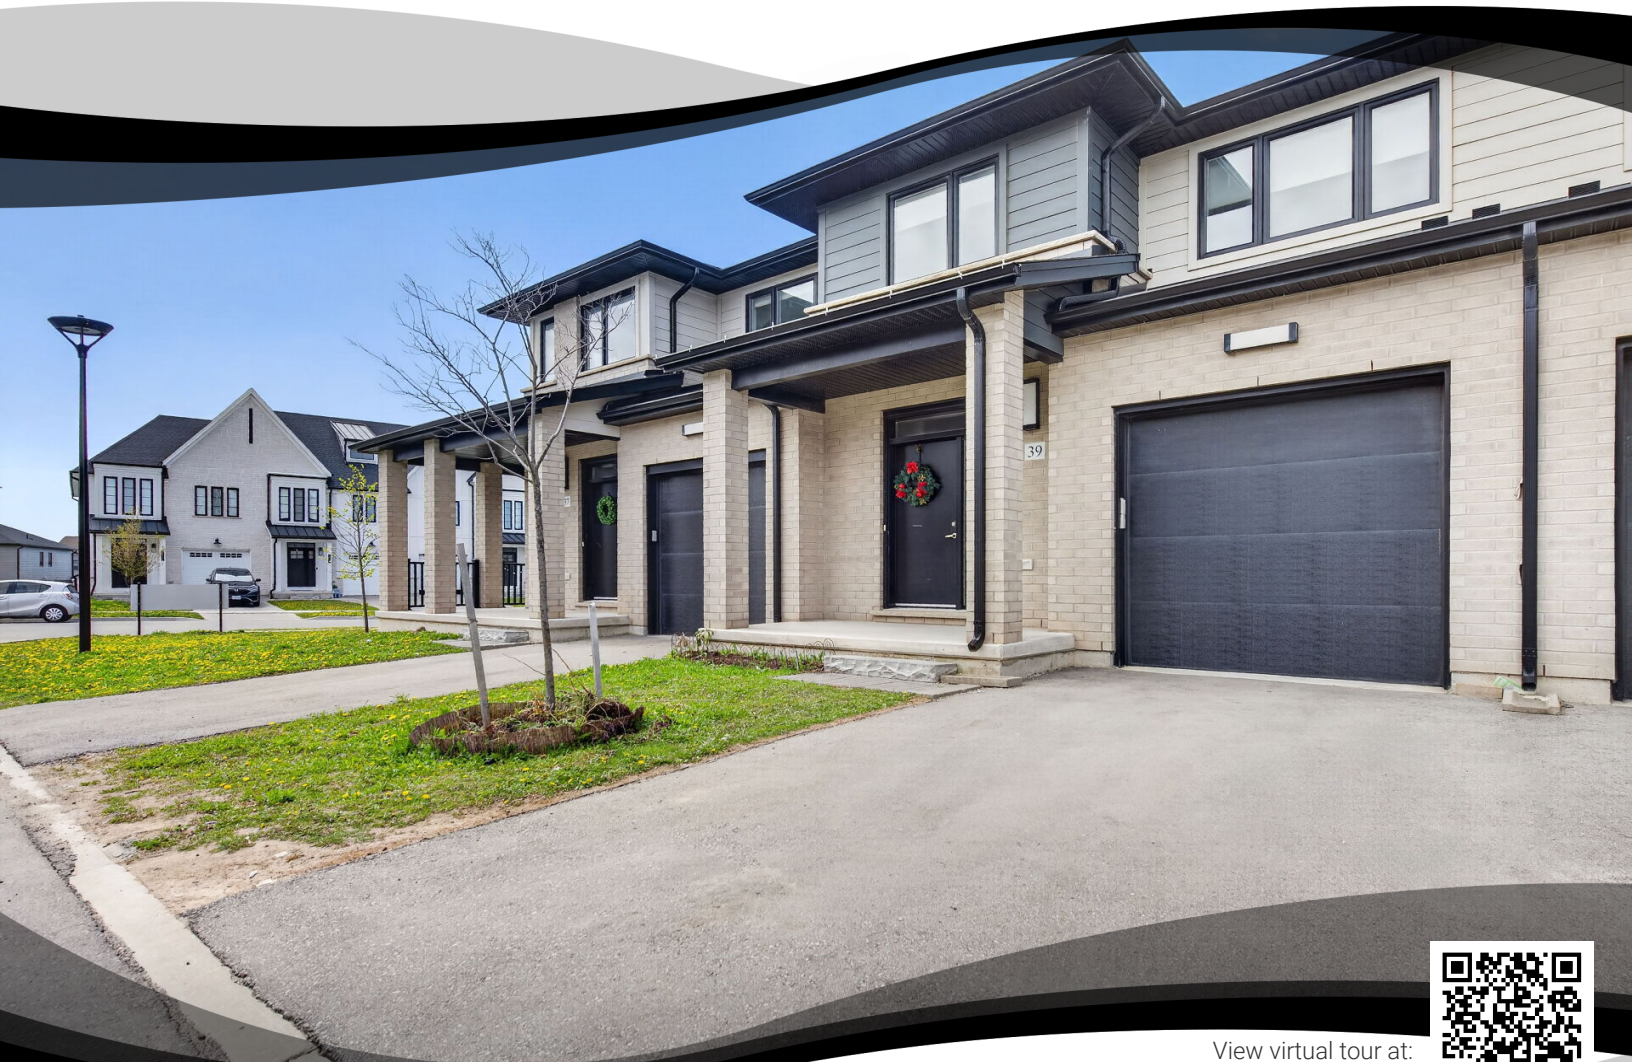

39-3635 Southbridge Avenue, London, ON N6L 0G8

View virtual tour at:
<https://tourwizard.net/37a6aef7/>

Ahmed Waqas

Sales Representative

(226) 700-1766

ahmedsellinglondon@gmail.com

<https://www.homesinlondonontario.ca/ahmed-waqas/>