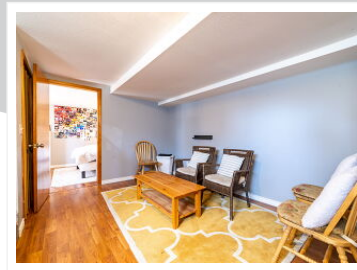

560 College Avenue West, Guelph, ON N1G 1T5

• 4 bedrooms • 2 bathrooms

View virtual tour at:
<https://tourwizard.net/3df3b88b/>

Sheeba Khipal
Prem Singh

+1 (519) 619-3456, +1 (905) 867-7177
sellwithsheeba@gmail.com
<http://www.beehomerealty.ca>