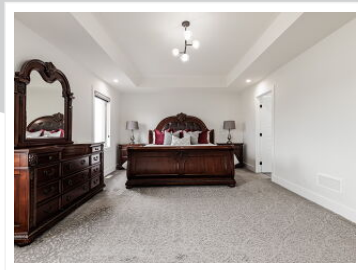

4079 Sugarmaple Crossing, London, ON N6P 1A5

View virtual tour at:
<https://tourwizard.net/4079-sugarmaple-crossing-london/>

MANVIR SIDHU

5193190029
Manvirrealestate@gmail.com