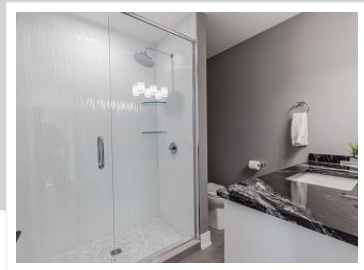

4079 Sugarmaple Crossing, London, ON N6P 1A5

View virtual tour at:
<https://tourwizard.net/4079-sugarmaple-crossing-london/>

MANVIR SIDHU

5193190029
Manvirrealestate@gmail.com