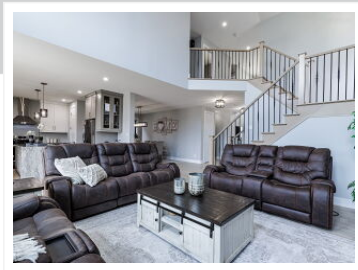

4079 Sugarmaple Crossing, London, ON N6P 1A5

View virtual tour at:
<https://tourwizard.net/4079-sugarmaple-crossing-london/>

MANVIR SIDHU

5193190029
Manvirrealestate@gmail.com