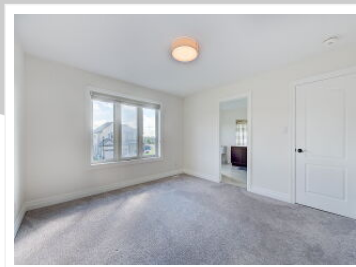

268 Songbird Lane, Ilderton, ON N0M 2A0

View virtual tour at:
<https://tourwizard.net/4868bc07/>

Ahmed Waqas

Sales Representative

(226) 700-1766

ahmedsellinglondon@gmail.com

<https://www.homesinlondonontario.ca/ahmed-waqas/>