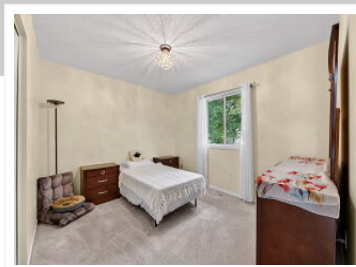

35 Joliet Street, London, ON N5V 4V9

View virtual tour at:
<https://tourwizard.net/493adfc0/>

Shahar Nadeem

Sales Representative

(226) 378-6788

shaharyar.nadeem92@gmail.com

Nu-Vista Premiere Realty Inc.
Brokerage