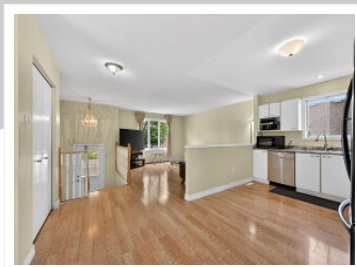

35 Joliet Street, London, ON N5V 4V9

View virtual tour at:
<https://tourwizard.net/493adfc0/>

Shahar Nadeem

Sales Representative

(226) 378-6788

shaharyar.nadeem92@gmail.com

Nu-Vista Premiere Realty Inc.
Brokerage