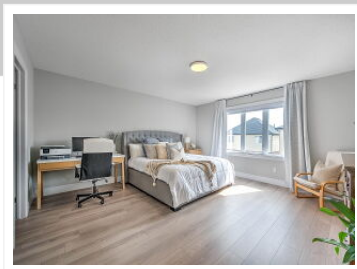

2925 Lemieux Walk, London, ON N6L 0H2

View virtual tour at:
<https://tourwizard.net/4956e797/>

Anish Joseph

647-739-2525
info@anishjoseph.ca
<http://www.anishjoseph.ca>

RE/MAX Realty Specialists Inc.
Brokerage