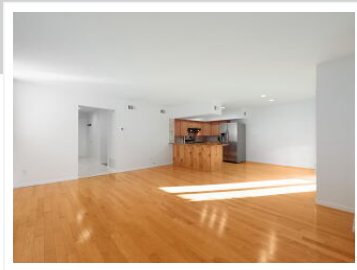

425 Grand Avenue, Unit 4A, Leonia, NJ 07605

View virtual tour at:  
<https://tourwizard.net/497cbb47/>

Phyllis Calianese

201-446-3870  
pcalianese@gmail.com

Keller Williams Village Square  
Realty

(201) 446-3870  
pcalianese@gmail.com  
<http://www.phylliscalianese.com>