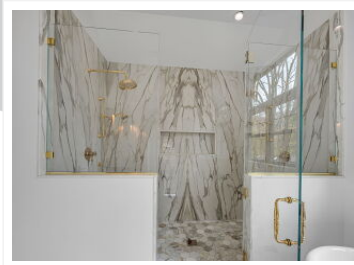

46 Locust Lane, Upper Saddle River, NJ 07458

View virtual tour at:
<https://tourwizard.net/4d79c43d/>

Diane Cookson
Broker Associate
1223294
(201) 788-6667
diane@dianecookson.com
<http://www.dianecooksonrealtor.com>