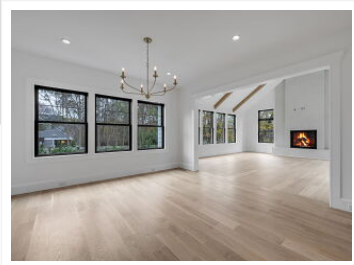

46 Locust Lane, Upper Saddle River, NJ 07458

View virtual tour at:
<https://tourwizard.net/4d79c43d/>

Diane Cookson
Broker Associate
1223294
(201) 788-6667
diane@dianecookson.com
<http://www.dianecooksonrealtor.com>