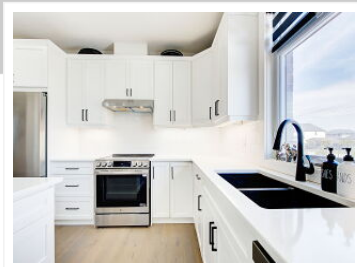

24 Kelly Drive, Thamesford, ON N0M 2M0

View virtual tour at:
<https://tourwizard.net/594fd4c7/>

Matthew Druzcz

Sales Representative
5011569

(519) 878-6735

matt.druzcz@gmail.com

<http://mattdruzcz.ca>

**Nu-Vista Premiere Realty Inc.
Brokerage**