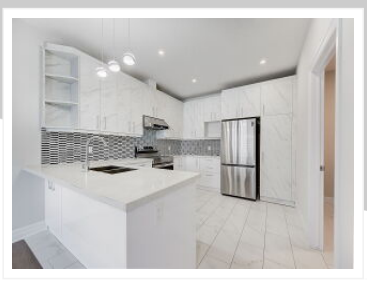

25 - 2610 Kettering Place, London, ON N6M 0J4

View virtual tour at:
<https://tourwizard.net/5a35119b/>

Hetas Patel
Broker
416-876-8884
hetas@live.com

Gate Gold Realty Brokerage

(905) 793-2800