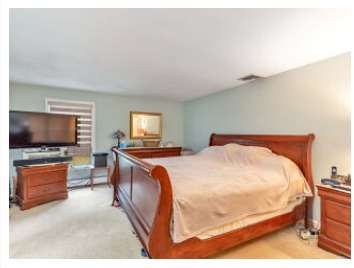

89 Summit Avenue, Gillette, NJ 07933

View virtual tour at:
<https://tourwizard.net/6268a6ad/>

Michael Minitelli

908-447-0098
mike@nexthomepremier.com

NextHome Premier

(908) 325-5000