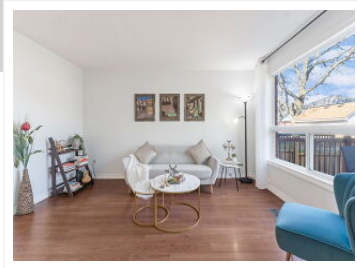

68 Wheatland Drive, Cambridge, ON N1P 1C5

View virtual tour at:
<https://tourwizard.net/68-wheatland-drive-cambridge>

Kuldeep Gill
Real Estate Agent

(647) 406-9100
Gillkuldeepsingh13@gmail.com
<http://www.kuldeepgill.ca>