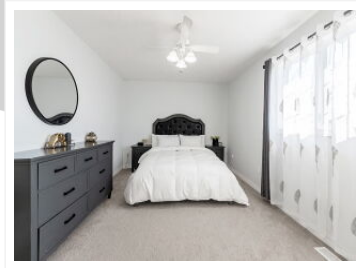

68 Wheatland Drive, Cambridge, ON N1P 1C5

View virtual tour at:
<https://tourwizard.net/68-wheatland-drive-cambridge>

Kuldeep Gill
Real Estate Agent

(647) 406-9100
Gillkuldeepsingh13@gmail.com
<http://www.kuldeepgill.ca>