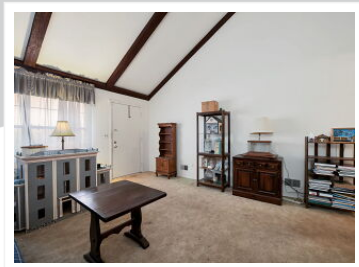

41-2 Tamaron Drive, Waldwick, NJ 07463

View virtual tour at:
<https://tourwizard.net/747f8ef5/>

The Barthold/Basile Team

David P Barthold

(201) 481-1572
njrebart@aol.com
<https://www.christiesrealestate.com/nnj>