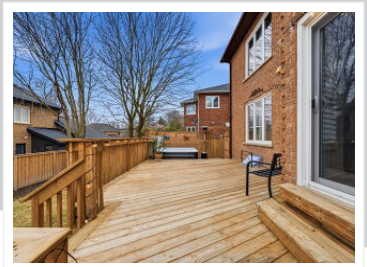

# 89 Timberline Trail, Aurora, ON L4G 6A1

View virtual tour at:  
<https://tourwizard.net/765c8d5f/>

**Rabi Karim**

416-275-3217  
rabi.karim1@gmail.com  
<http://www.linkedin.com/rabikarim>