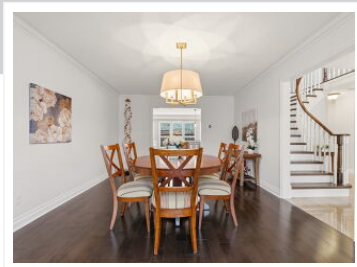

# 89 Timberline Trail, Aurora, ON L4G 6A1

View virtual tour at:  
<https://tourwizard.net/765c8d5f/>

**Rabi Karim**

416-275-3217  
rabi.karim1@gmail.com  
<http://www.linkedin.com/rabikarim>