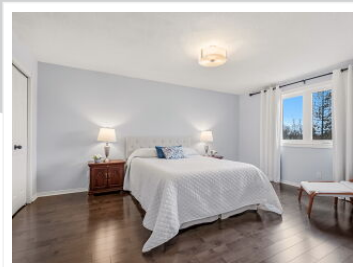

# 89 Timberline Trail, Aurora, ON L4G 6A1

View virtual tour at:  
<https://tourwizard.net/765c8d5f/>

**Rabi Karim**

416-275-3217  
rabi.karim1@gmail.com  
<http://www.linkedin.com/rabikarim>