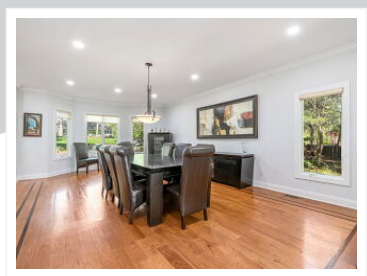

38 Rolling Ridge Road, Upper Saddle River, NJ 07458

View virtual tour at:
<https://tourwizard.net/78522edf/>

Diane Cookson
Broker Associate
1223294
(201) 788-6667
diane@dianecookson.com
<http://www.dianecooksonrealtor.com>