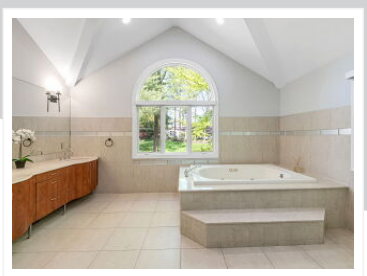

38 Rolling Ridge Road, Upper Saddle River, NJ 07458

View virtual tour at:
<https://tourwizard.net/78522edf/>

Diane Cookson
Broker Associate
1223294
(201) 788-6667
diane@dianecookson.com
<http://www.dianecooksonrealtor.com>