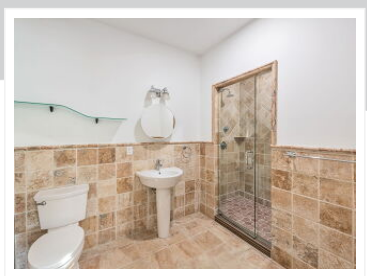

38 Rolling Ridge Road, Upper Saddle River, NJ 07458

View virtual tour at:
<https://tourwizard.net/78522edf/>

Diane Cookson
Broker Associate
1223294
(201) 788-6667
diane@dianecookson.com
<http://www.dianecooksonrealtor.com>