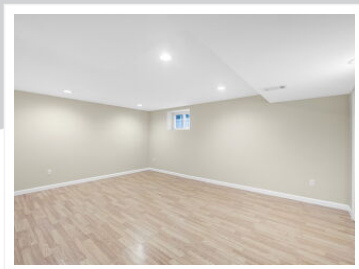

438 Briarwood Lane, Northvale, NJ 07647

View virtual tour at:
<https://tourwizard.net/8727aac8/>

Marco Garofalo

201-658-6797
marcogroup26@gmail.com

Christie's International Real Estate

(201) 899-7100
<http://www.christiesrealestate.com>