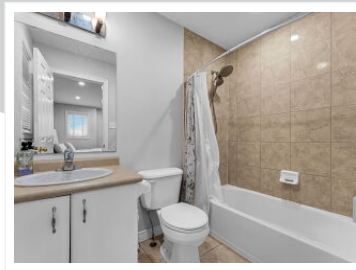

369 Thomas Slee Drive, Kitchener, ON N2P 2X5

View virtual tour at:  
<https://tourwizard.net/890b28db/>

Pukhraj Parhar  
Kamal Kaur

+1 (647) 864-6535, +1 (226) 500-4131  
pukhrajrealtor@gmail.com

ROYAL LEPAGE Flower City  
Realty