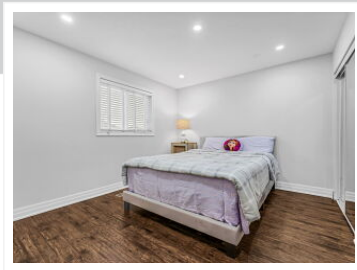

369 Thomas Slee Drive, Kitchener, ON N2P 2X5

View virtual tour at:  
<https://tourwizard.net/890b28db/>

Pukhraj Parhar  
Kamal Kaur

+1 (647) 864-6535, +1 (226) 500-4131  
pukhrajrealtor@gmail.com

ROYAL LEPAGE Flower City  
Realty