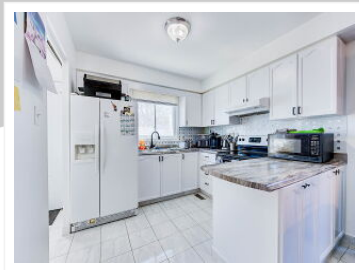

942 Chippewa Drive, London, ON N5V 4G8

View virtual tour at:
<https://tourwizard.net/8e12ac47/>

Rafi Habibzadah
REALTOR

(519) 851-7653
rafisellsnondon@gmail.com
<http://www.TeamRafi.com>

Nu-Vista Premiere Realty Inc