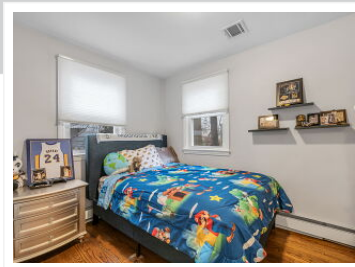

0- 38 Midland Avenue, Fair Lawn, NJ 07410

View virtual tour at:
<https://tourwizard.net/a45d114d/>

Eric Wein
Broker/Owner
Romy Ouziel

(201) 410-1556, (917) 922-9348
eric@WeinAgency.com
<https://weinagency.com/>