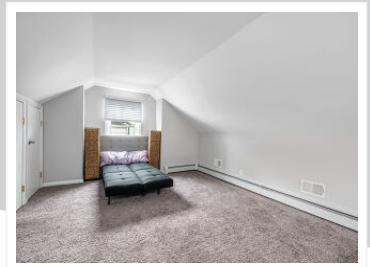

0- 38 Midland Avenue, Fair Lawn, NJ 07410

View virtual tour at:
<https://tourwizard.net/a45d114d/>

Eric Wein
Broker/Owner
Romy Ouziel

(201) 410-1556, (917) 922-9348
eric@WeinAgency.com
<https://weinagency.com/>