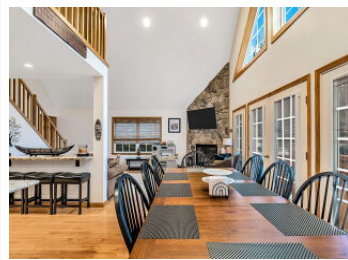

Welcome to the Lake! This beautiful 3-bed, 4-bath Chalet offers a peaceful retreat at the Lake. Situated in sought after Wallenpaupack Lake Estates, this property is perfect for low-maintenance, easy-living. Spacious open concept living with a cozy fireplace makes it perfect for those cool nights. The large deck is perfect for barbecues. The primary bed has an en suite bath and plenty of storage space. The home has been well-maintained and is TURN KEY. What you see is what you get! All furnishings, bedding, kitchen utensils, etc. The front yard is a true oasis, with an impressive blue stone path and fire ring for fun and relaxation. The home also features an attached garage, providing plenty of storage for your lake toys. Enjoy boating, fishing, hiking, and relaxation in your retreat.