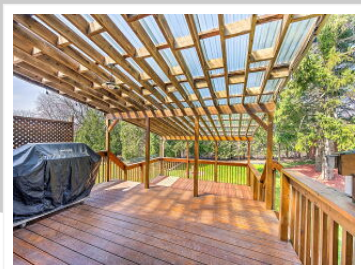

450 Three Valleys Crescent, London, ON N5Z 3E7

View virtual tour at:  
<https://tourwizard.net/b8d72a84/>

Jamie Shewaga

(548) 888-7888  
sellwithjamie@yahoo.com  
<http://www.sellwithjamie.ca/>

Nu-Vista Premiere Realty Inc