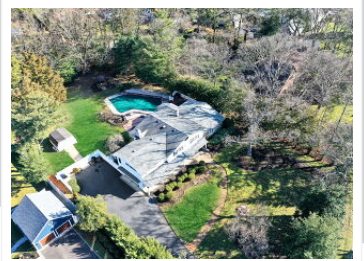

2630 River Road, Manasquan, NJ 08736

View virtual tour at:
<https://tourwizard.net/b9ae8e0d/>

The Barthold/Basile Team

David P Barthold

(201) 481-1572
njrebart@aol.com
<https://www.christiesrealestate.com/nnj>