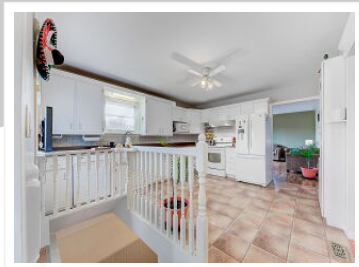

12022 Whittaker Road, Springfield, ON N0L 0A5

View virtual tour at:
<https://tourwizard.net/bfc738fb/>

LISA REEVES

Sales Representative

(226) 688-4090
reeves1105@gmail.com

**NU-VISTA PREMIERE REALTY
INC., BROKERAGE**