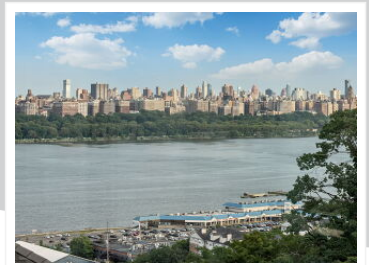

15 Lawton Avenue, Cliffside Park, NJ 07010

View virtual tour at:
<https://tourwizard.net/ccb46419/>

Joshua M. Baris
REALTOR® / Sales Associate
LUXURY PROPERTY SPECIALIST
(201) 741-4999
info@njlux.com
<https://www.NJLux.com>