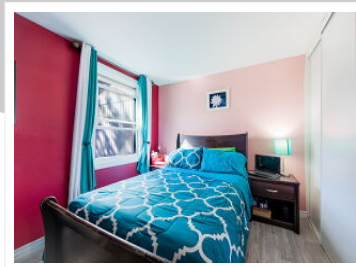

38 - 971 Adelaide Street South, London, ON N6E 2H3

View virtual tour at:
<https://tourwizard.net/d714c6e9/>

Liam Cope

(647) 223-5438

liamdcope@gmail.com

<https://www.homesinlondonontario.ca/liam-cope/>