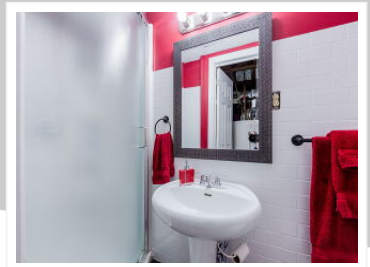

38 - 971 Adelaide Street South, London, ON N6E 2H3

View virtual tour at:
<https://tourwizard.net/d714c6e9/>

Liam Cope

(647) 223-5438

liamdcope@gmail.com

<https://www.homesinlondonontario.ca/liam-cope/>