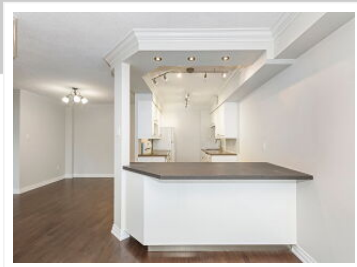

# 2806-1300 Islington Avenue, Toronto, ON M9A 5C4

• Condominium • Apartment / Flat • 2 bedrooms • 2 bathrooms

View virtual tour at:  
<https://tourwizard.net/f3051b89/>

**JAMESON MACKINNON**

416.346.0352

[jameson\\_mackinnon@hotmail.com](mailto:jameson_mackinnon@hotmail.com)