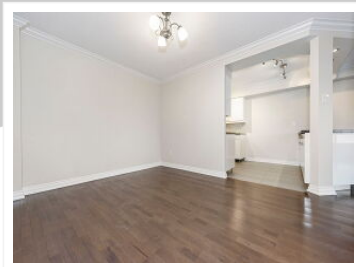

# 2806-1300 Islington Avenue, Toronto, ON M9A 5C4

• Condominium • Apartment / Flat • 2 bedrooms • 2 bathrooms

View virtual tour at:  
<https://tourwizard.net/f3051b89/>

**JAMESON MACKINNON**

416.346.0352

[jameson\\_mackinnon@hotmail.com](mailto:jameson_mackinnon@hotmail.com)