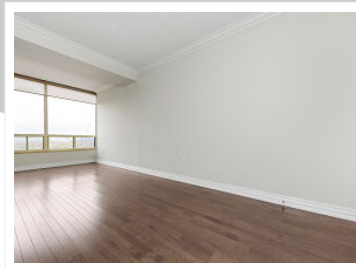

# 2806-1300 Islington Avenue, Toronto, ON M9A 5C4

• Condominium • Apartment / Flat • 2 bedrooms • 2 bathrooms

View virtual tour at:  
<https://tourwizard.net/f3051b89/>

**JAMESON MACKINNON**

416.346.0352

[jameson\\_mackinnon@hotmail.com](mailto:jameson_mackinnon@hotmail.com)